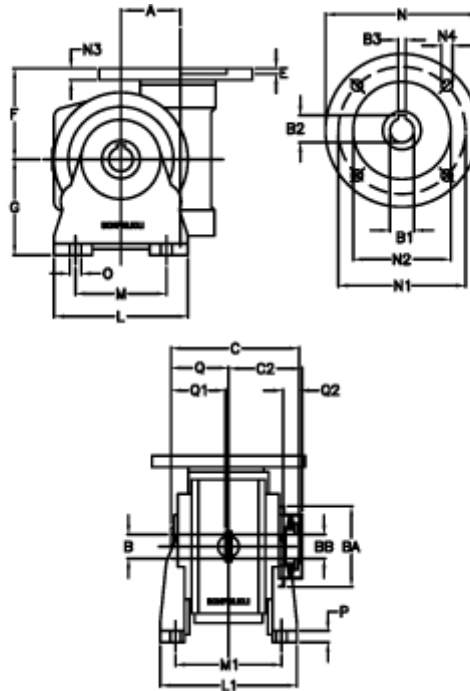

Data Sheet

Article number: 390204410032336
 Description: Worm Gear with Torque Limiter
 VF 44-L2-V-100-P63B14

Measures

a	= 44.60	C2	= 48	M1	= 81.0	Q	= 32.0
B	= 18	Description	= VF 44V-xx-63B14	N	= 90	Q1	= 32
B1 E7	= 11	E	= 2.0	N1	= 75	Q2	= 12
B2	= 12.8	F	= 65	N2	= 60		
B3 H9	= 4	g	= 72	N3	= 8.0		
BA	= 40	L	= 90	N4	= 5,5		
BB H7	= 11	L1	= 98.0	O	= 8.5		
C	= 79	m	= 52	P	= 10		